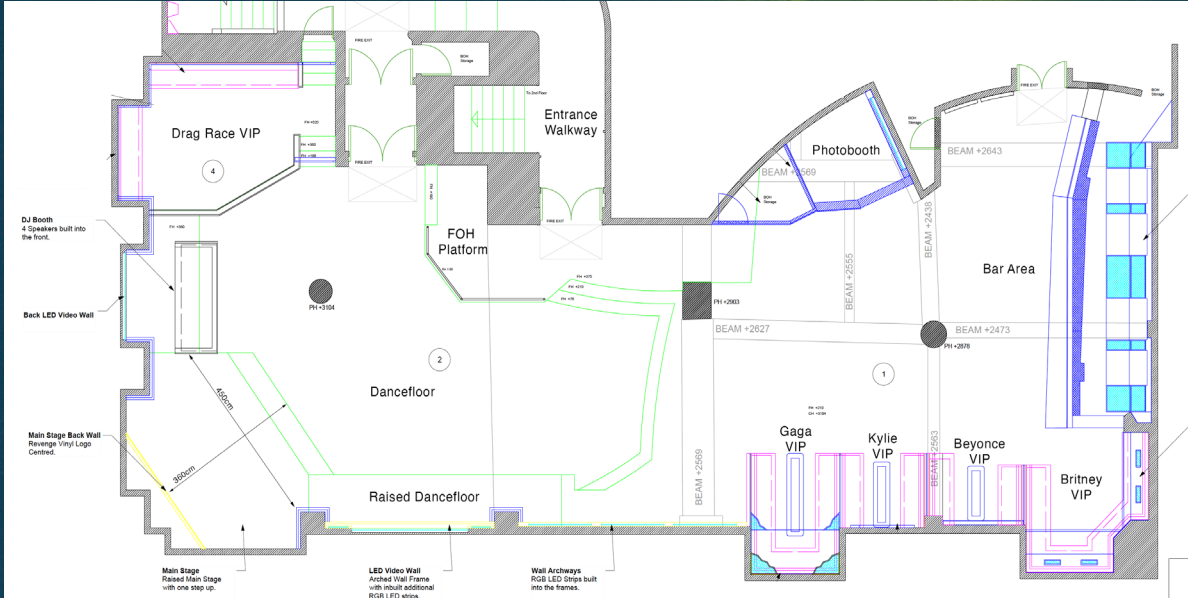

2x Laserworld RGB Lasers

CONNECTIVITY

Full Staff WiFi available - Customer Wifi not available.

LAYOUT & FLOOR PLAN

LEVEL 1 (CAPACITY 350)

ENQUIRE

If you are interested in enquiring about hiring the venue,
please email bookings@revenge.co.uk